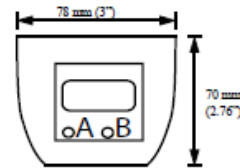

Lighting Features	
LED	36 x 1W Power LED 1548 lm 28 LED/meter (9 LED/ft)
BEAM ANGLE	15°/15° (30° or 45° Custom Order)
COLOR	RGB
AVG LIFE	50,000 hr
LUMEN	Red: 44 lm /Green: 70 lm /Blue: 15 lm

Electrical Features	
INPUT VOLTAGE	120/240 V AC
CONNECTIONS	XLR 3 Pin DMX Connectors IN/OUT Optional: Power IN/OUT
POWER DRAW	56 W 45 W/m (13.5 W/ft)
OPERATING TEMP	-20°C to 40°C High ambient temperature will shorten LED life
SERIES LENGTH	Max 100 m (328 ft)
CONTROL SYSTEM	DMX Control and 8 programs built in

Mechanical Features	
CONSTRUCTION	Aluminium Alloy
DIMENSION	L 1240 mm x W 78 mm x H 70 mm (L 48.8" x W 3" x H 2.76")
WEIGHT	6.1 kg (13.45 lb)
POWER CORD LENGTH	1.5 m (5 ft)
ROTARY ANGLE	180°
WEATHERABILITY	IP 65